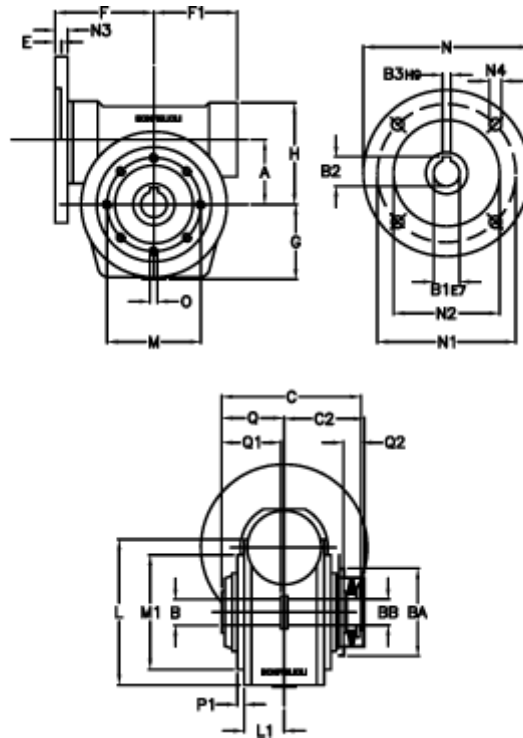

Article number: 390204901472816

Description: Worm Gear with Torque Limiter  
VF 49-L1-P-14 P71B14

## Measures

a = 49.50	C2 = 63,5	L1 = 36.8	O = M6x8
B = 25	Description = VF 49P-xx-71B14	m = 94	P1 = 2.5
B1 E7 = 14	E = 3.0	M1 = 68	Q = 51.0
B2 = 16.3	F = 70	N = 105	Q1 = 41
B3 H9 = 5	F1 = 63	N1 = 85	Q2 = 15
BA = 63	g = 56	N2 = 70	
BB H7 = 14	H = 80.0	N3 = 10.5	
C = 105	L = 107.5	N4 = 6,5	